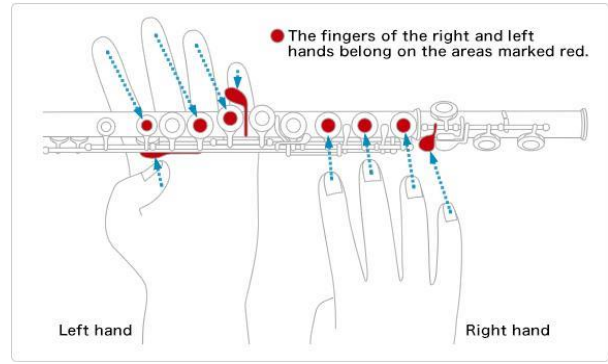

**Concert Bb Major Scale Sheet**  
**(C Scale Tpt/Clar, G Scale A. Sax)**

**\*\*\*NUMBERS GO FROM BOTTOM TO TOP\*\*\***

**Flute**

- 8. **Bb**- Th, 1, 1, RP
- 7. **A**- Th, 12, RP
- 6. **G**- Th, 123, RP
- 5. **F**- Th, 123, 1, RP
- 4. **Eb**- Th, 23, 123, RP
- 3. **D**- Th, 23, 123
- 2. **C**- 1, RP
- 1. **Bb**-Th, 1, 1, RP